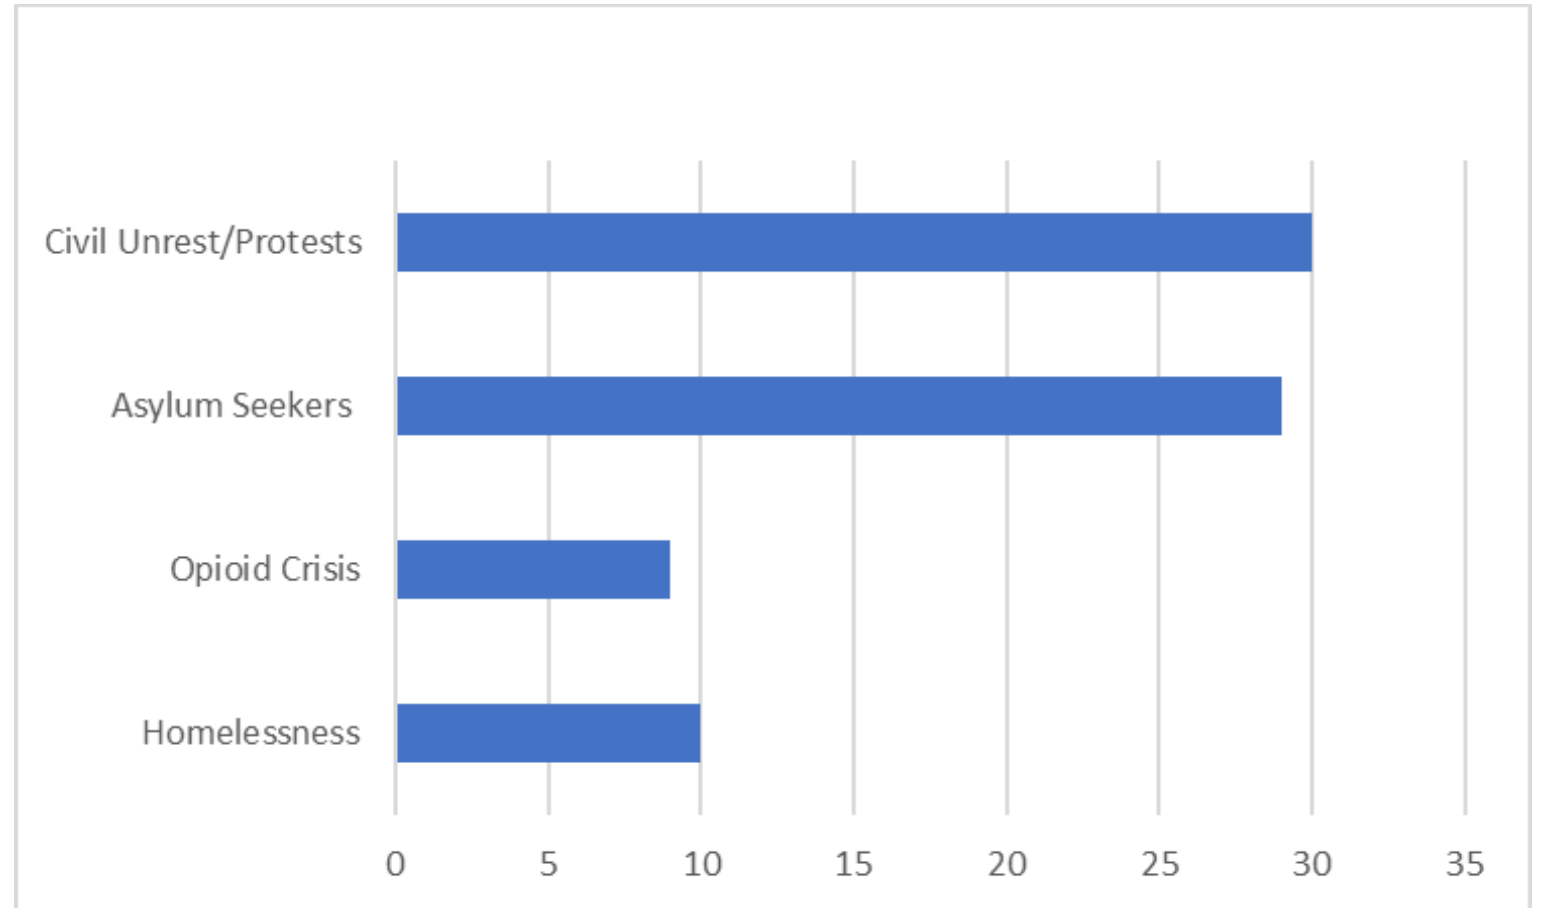

# State Emergency Management Agency Support for Non-Traditional Events

Other: evacuation of American citizens from Israel following Hamas attacks; food security and sustainment; eclipse planning